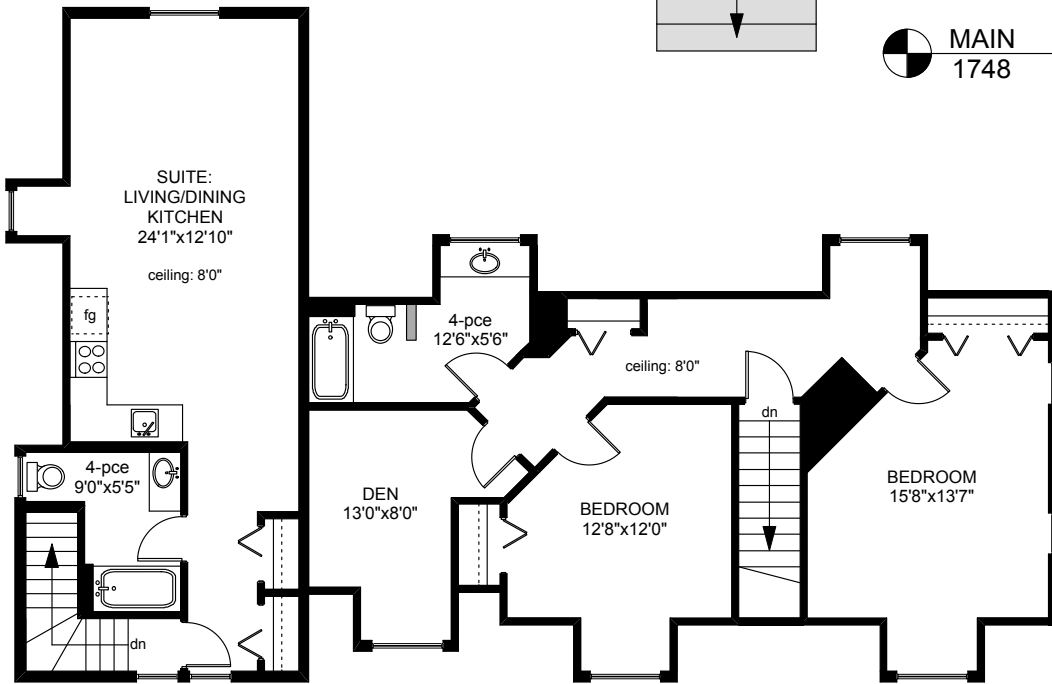

# 1175 GREIG AVENUE

**MAIN FLOOR**  
1748 SQ.FT

**UPPER FLOOR**  
1445 SQ.FT

	FINISHED SQ. FT.	UNFINISHED SQ. FT.	TOTAL SQ. FT.
MAIN	1748	0	1748
LOWER	1445	0	1445
MAIN HOUSE	3223	0	3223
GARAGE	0	590	590
PORCHES	0	852	852
STONE HSE.	1094	0	1094
TACK/HAY BARN:	0	320	320
MAIN	0	1595	1595
UPPER	0	1595	1595
TOTAL	4317	3190	6413

PREPARED FOR THE EXCLUSIVE USE OF THE NEAL ESTATE TEAM OF RE/MAX ALLIANCE

MEASURED ON: 06/01/15  
DRAWING FILE: 12833

**Tafe Measure** VICTORIA, B.C.  
Ph. 883.8894  
www.tafemeasure.com