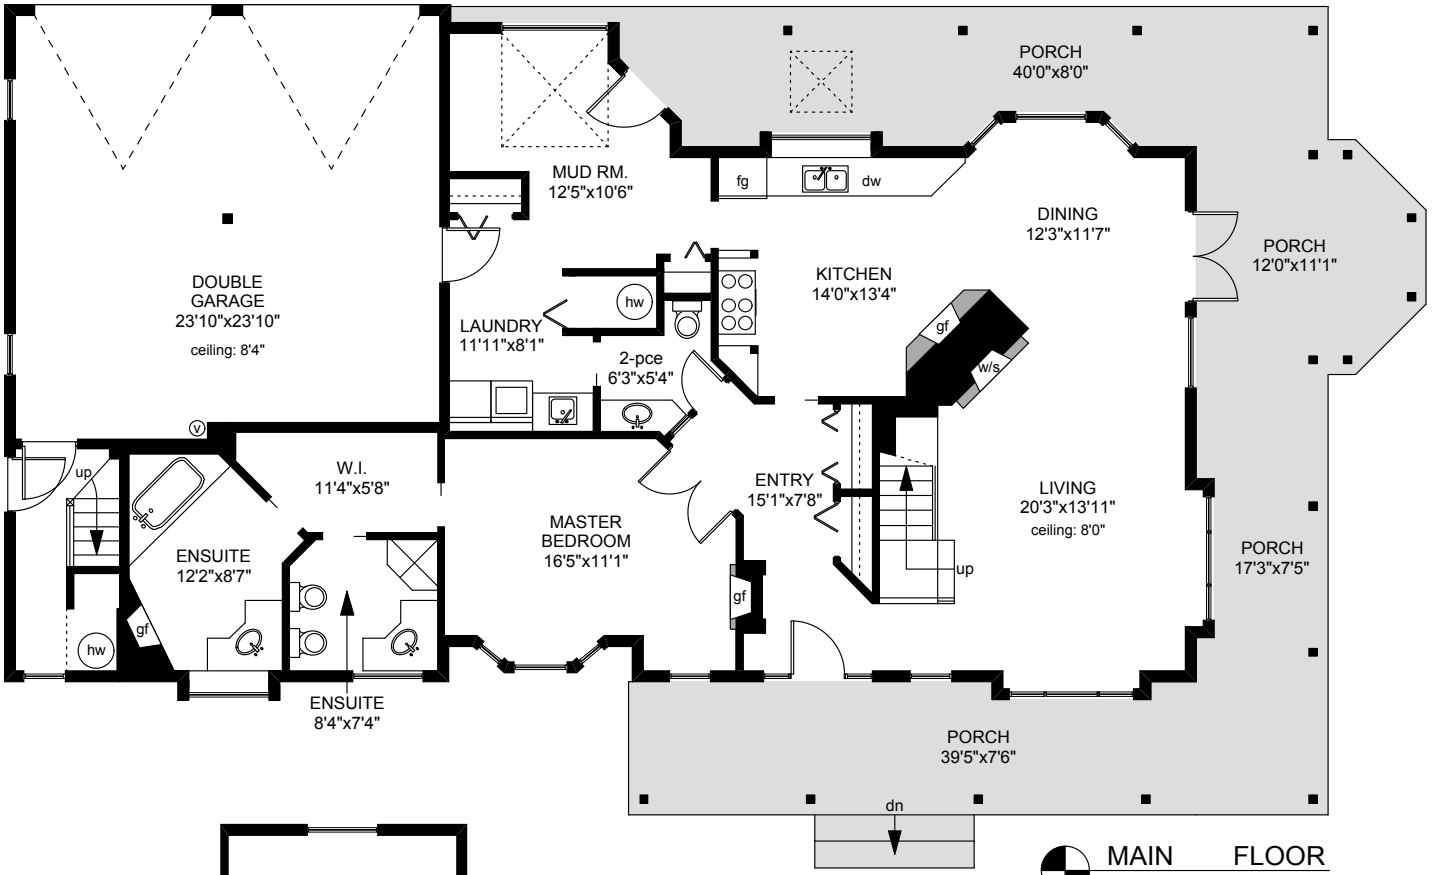

# 1175 GREIG AVENUE

**MAIN FLOOR**  
1748 SQ.FT

**UPPER FLOOR**  
1445 SQ.FT

	FINISHED SQ. FT.	UNFINISHED SQ. FT.	TOTAL SQ. FT.
MAIN	1748	0	1748
LOWER	1445	0	1445
MAIN HOUSE	3223	0	3223
GARAGE	0	590	590
PORCHES	0	852	852
STONE HSE.	1094	0	1094
TACK/HAY BARN:	0	320	320
MAIN	0	1595	1595
UPPER	0	1595	1595
TOTAL	4317	3190	6413

PREPARED FOR THE EXCLUSIVE USE OF THE NEAL ESTATE TEAM OF RE/MAX ALLIANCE

MEASURED ON: 06/01/15  
DRAWING FILE: 12833

**Tafe Measure** VICTORIA, B.C.  
Ph. 883.8894  
www.tafemeasure.com